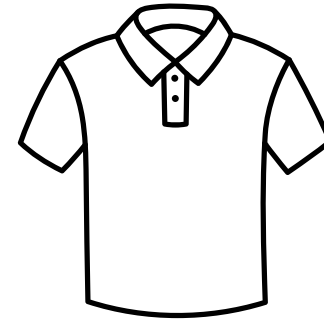

Skoolkit

Size Guide

Sizes in Inches

Innovations Polo Shirt

Chest Size	20"	22"	24"	26"	28"	30"	32"	34"	36"	38"	40"
Chest Size (Age)	2/3	3/4	4/5	5/6	6/7	7/8	9/10	11/12	Adult XS	Adult S	Adult M

Chest Size: measured 2cm below armpit