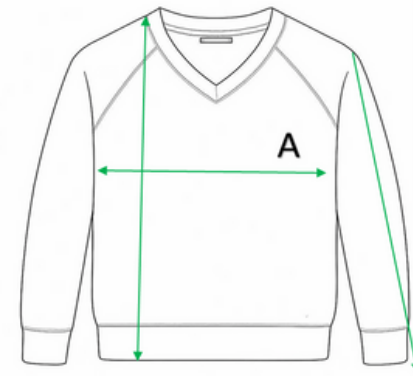

# Size Guide

Sizes in CM

## Skoolkit V-Neck Sweatshirt

Size	22"	24"	26"	28"	30"	32"	34"	XS	S	M	L	XL	XXL
Front Chest Measurement	33	36	38	41	45	47	49	53	56	58	60	64	67
Length	43	45	47	50	54	56	61	66	69	72	73	76	78
Sleeve Length	42	45	47	51	55	58	63	68	72	79	80	82	83

Front Chest Measurement: measured 2.5cm below armpit from seam to seam

Body Length: measured from high shoulder point to bottom of garment

Sleeve Length: measured from end of shoulder to end of sleeve (see image above)