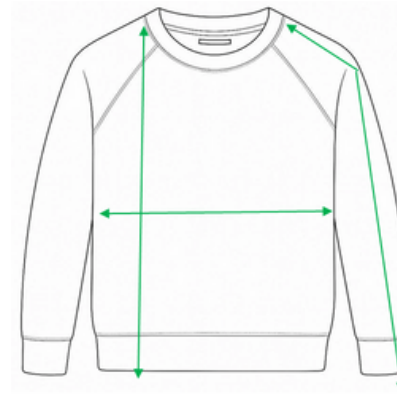

# Size Guide

Sizes in CM

## Skoolkit Round Neck Sweatshirt

Size	22"	24"	26"	28"	30"	32"	34"	XS	S	M	L	XL	XXL	XXXL
Front Chest Measurement	34	36.5	39	40.5	44	47	49	52.5	56	58	60	64	66	72
Length	41	45	49	51	54	57	60	67	70	72	74	75	77	80
Sleeve Length	43	45	47.5	50	55	59	64	69	73	79	82	82	84	86

Front Chest Measurement: measured 2.5cm below armpit from seam to seam

Body Length: measured from high shoulder point to bottom of garment

Sleeve Length: measured from high shoulder seam to end of sleeve